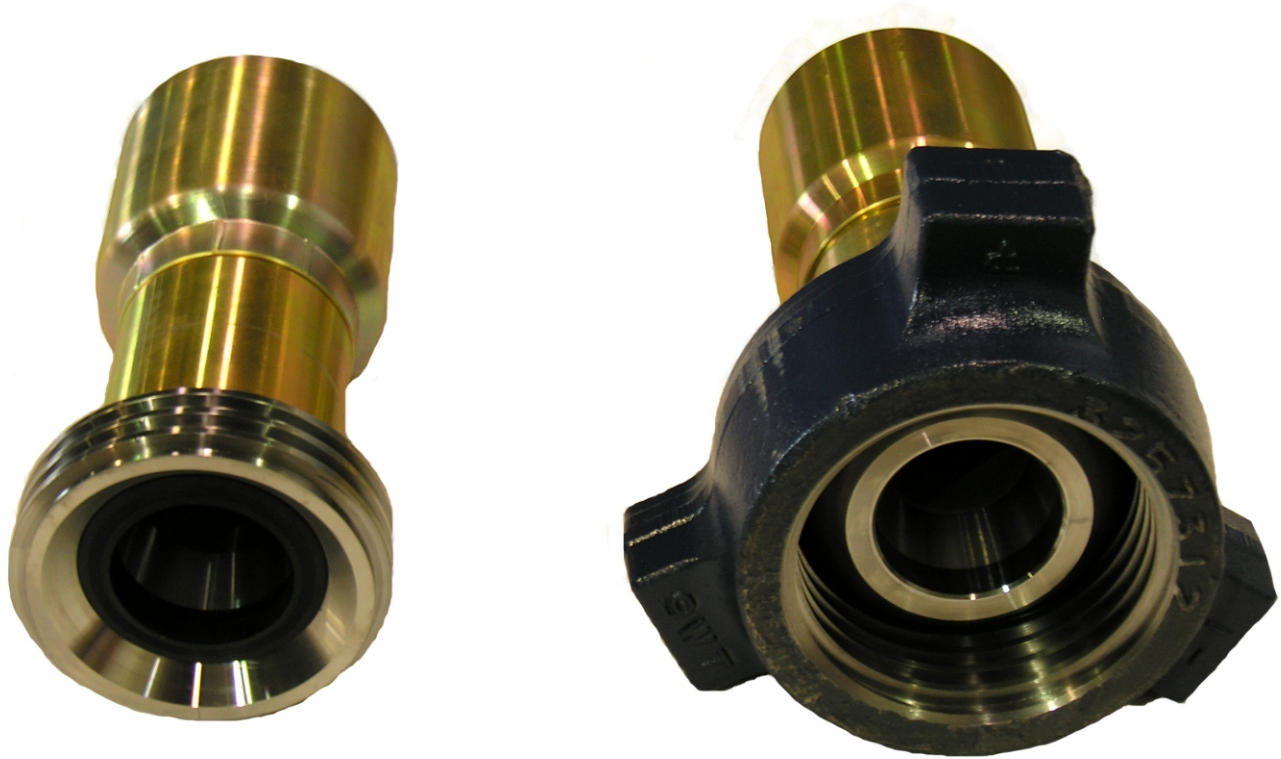

2" Kelly & Circulating Lines

FIG1502 5000PSI

**EXPERIENCE
THE RELIANCE ADVANTAGE**

Integral Fittings

Features

- **Seamless Tubular Design With No Weldment**
- **Re-buildable**
- **One MTR To Control The Piece**
- **Available In Various Configurations**